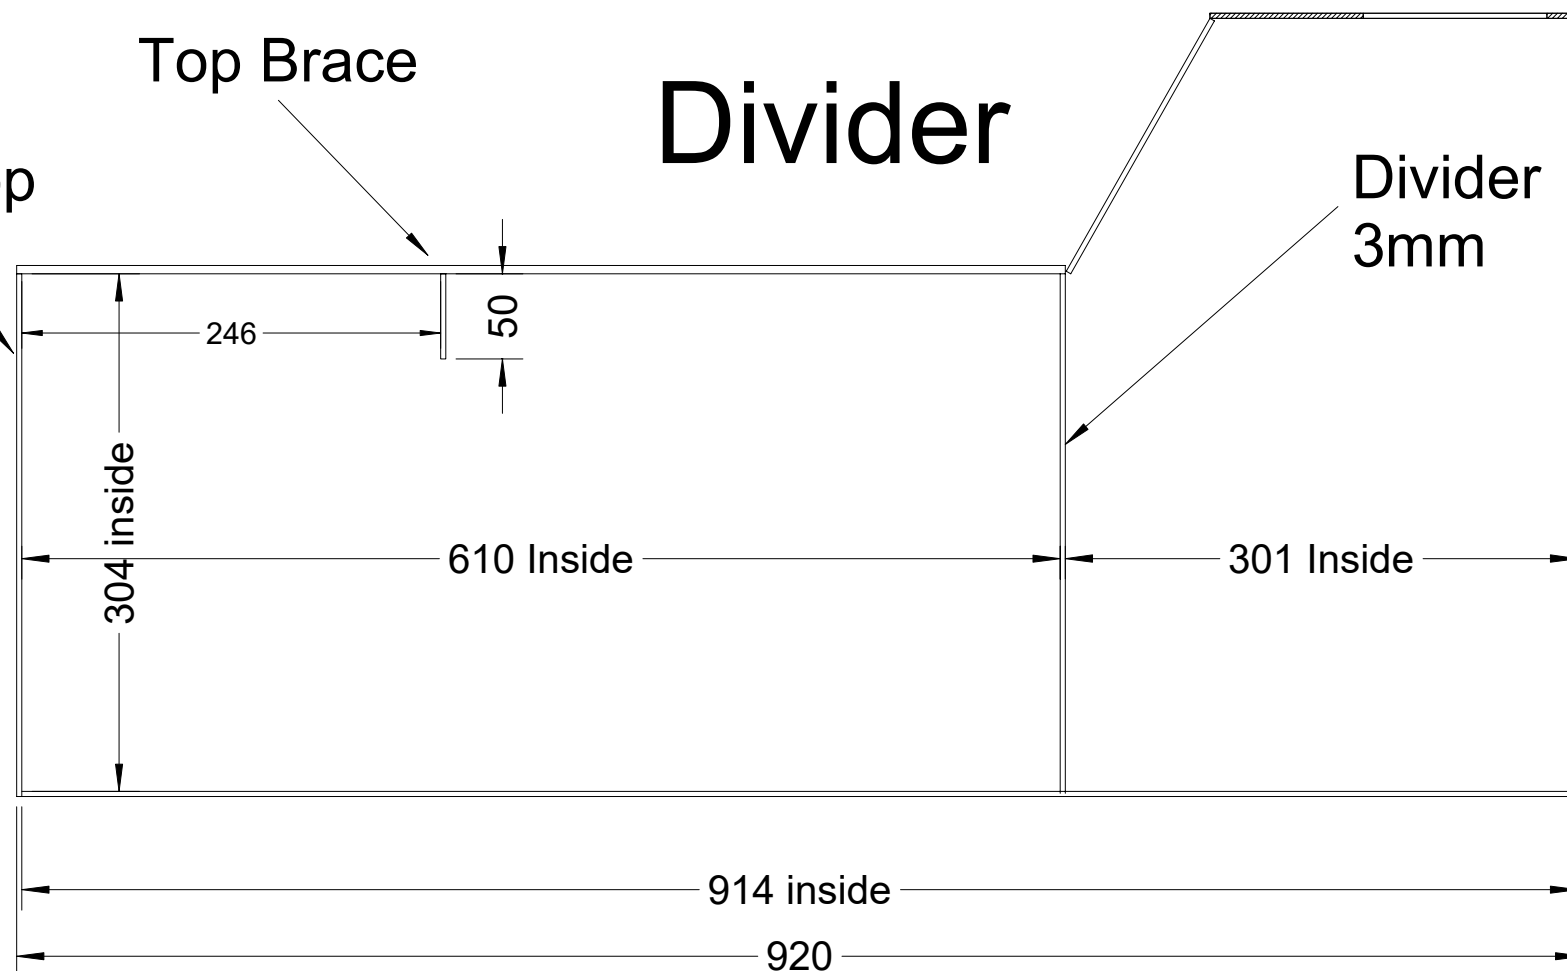

Door Frame
on the end
under the top

Top Brace

Divider

Divider
3mm

End plate
on the end
under the top

Ak Jilu
ак жылу
Model 2.5 A and B
Version 1.5
2018-03-20

C Pemberton-Pigott

Dwg. KG2.5-1.5-14